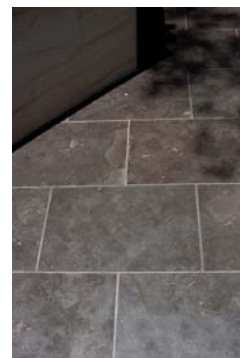

Private Residence, Sandy Point NSW

Installer: Active Landscapes

Stone supplied for this project

CINAJUS Midland Blue Limestone Acid Wash Paver 600 x 400 x 20mm

CINAJUS Midland Blue Limestone Bullnozed Steptreads 1210 x 350 x 40mm

CINAJUS Teakwood Sandstone 600 x 400 x 20mm (Wall Cladding)

Finishes available: Exfoliated

Honed

Acid Washed

Stone blocks

Veneer Cladding

Benefits: Non-slip, Salt & Chlorine safe

Applications: Internal & External Floors & Walls