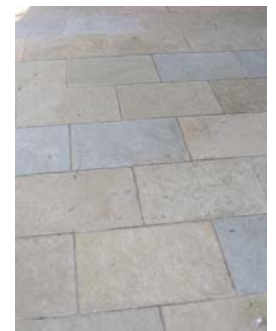

CINAJUS Pty Ltd
ABN 86 089 623 487

StoneFloors
&
StoneWalls

32 Bryant Street, Padstow NSW 2211
Tel: (02) 9773 5677 Fax: (02) 9773 5644

Email: info@cinajus.com

Online catalogue: www.cinajus.com