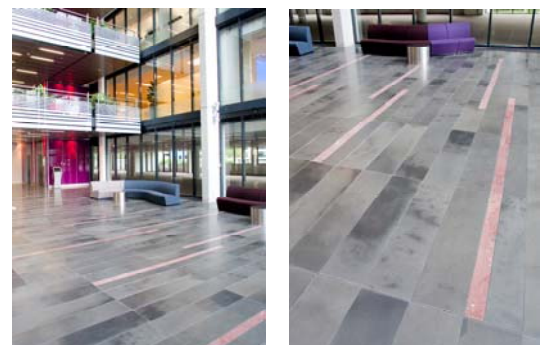

## 78 Waterloo Road, Macquarie Park NSW

**Builder:** Lipman Builders

**Stone supplied for this project**

CINAJUS Basalto Honed 1200 x 300 x 20mm and 1200 x 198 x 20mm

CINAJUS Rose Porphyry Honed 1200 x 100 x 20mm

CINAJUS Regent Grey Granite Honed 600 x 300 x 20mm

**Finishes available:** Exfoliated  
Sand Blasted  
Bush Hammered  
Polished  
Honed

**Applications:** Internal & External Floors & Walls

**CINAJUS** Pty Ltd