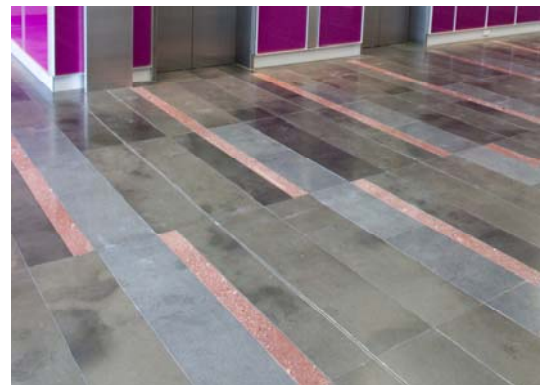

CINAJUS Regent Grey Granite Honed 600 x 300 x 20mm

**Finishes available:** Exfoliated  
Sand Blasted  
Bush Hammered  
Polished  
Honed

**Applications:** Internal & External Floors & Walls

**CINAJUS** Pty Ltd